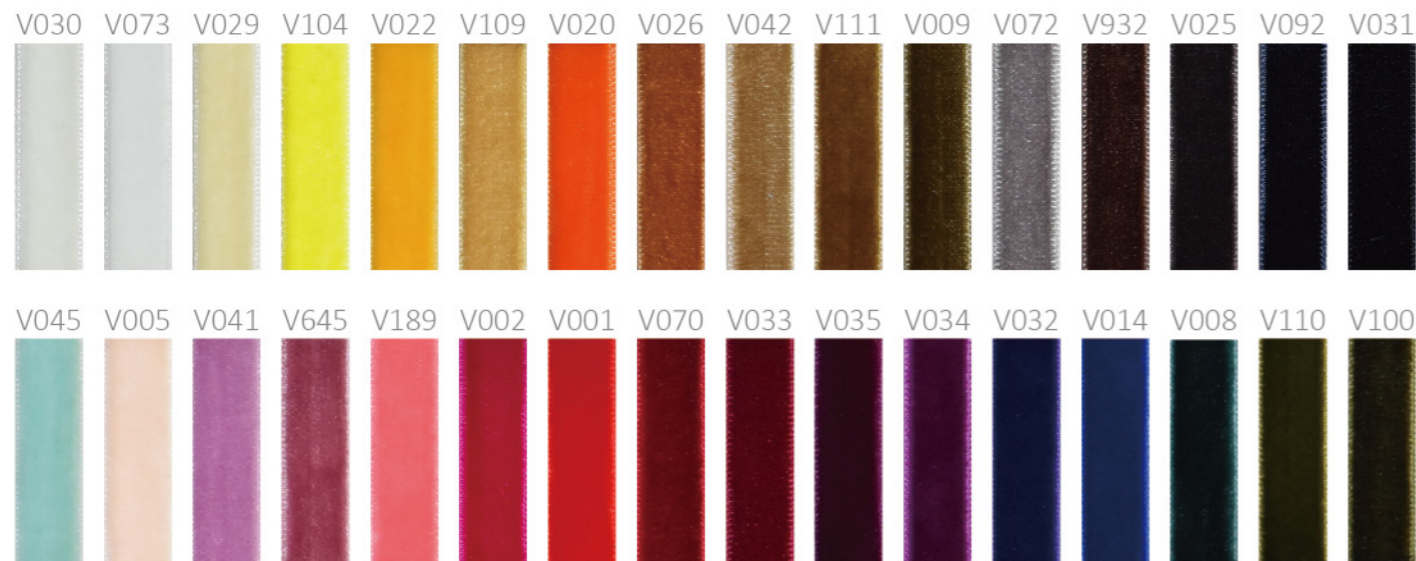

MS02

MG23

Item	Width					Material
AK026	3/8" 9mm	1/2" 13mm	5/8" 16mm	1" 25mm	1.5" 38mm	65% Metallic, 35% Nylon

Narrow Gold Metallic Twill Ribbon

2 Colors

A029

A001

Item	Width			Material
AK114	1/8" 3mm	1/4" 6mm	3/8" 9mm	40% Metallic, 60% Nylon

Single-Faced Velvet Ribbon

The items with ★ are in stock

Item	Width					Material
AA601	1/8"	★1/4"	★3/8"	1/2"	★5/8"	100% Nylon
	3mm	6mm	9mm	13mm	16mm	
	3/4"	7/8"	★1"	1.5"	2"	
	19mm	22mm	25mm	38mm	50mm	

32 Colors