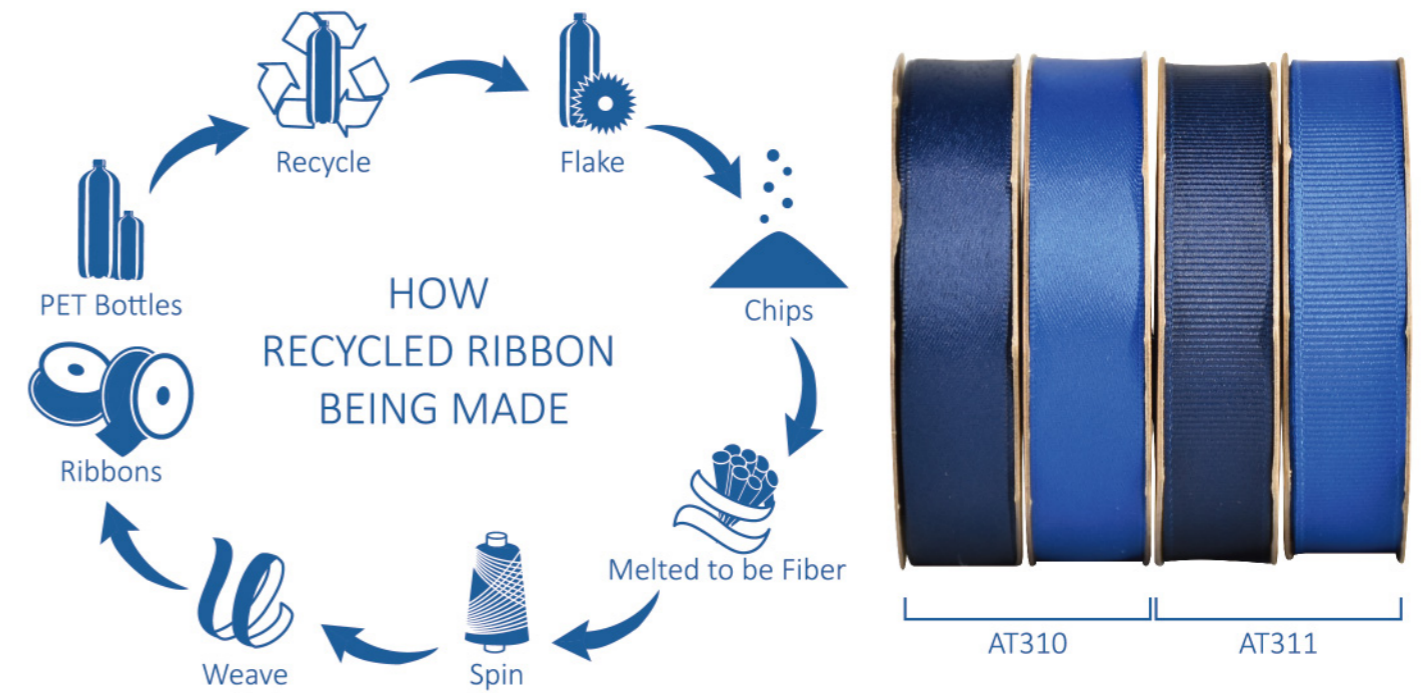

Recycled Ribbon

Item	Width			Material
AT310 Recycled Double Face Satin	3/8" 9mm	1/2" 12mm	5/8" 16mm	100% Polyester Certified Recycled Yarn
AT311 Recycled Grosgrain	3/4" 19mm	1" 25mm	1.5" 38mm