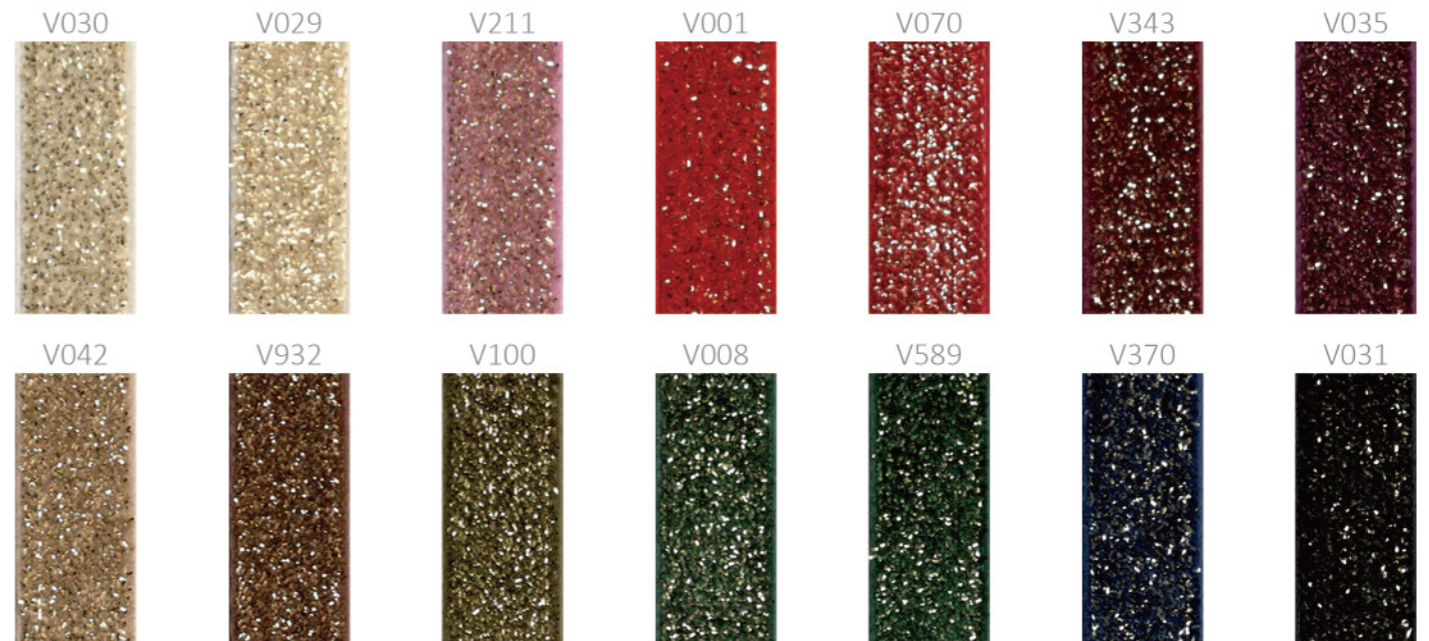

Single-Faced Velvet Ribbon

The items with ★ are in stock

Item	Width					Material
AA601	1/8"	★1/4"	★3/8"	1/2"	★5/8"	100% Nylon
	3mm	6mm	9mm	13mm	16mm	
	3/4"	7/8"	★1"	1.5"	2"	
	19mm	22mm	25mm	38mm	50mm	

32 Colors

Gold Metallic Velvet Ribbon

Item	Width	Material
AA803	5/8" 16mm	84% Nylon, 16% Metallic

14 Colors

Classic Plaid Ribbon

Item	Width			Material
HA508	1/4" 6mm	3/8" 9mm	5/8" 16mm	100% Polyester
	7/8" 22mm	1" 25mm	1.5" 38mm	