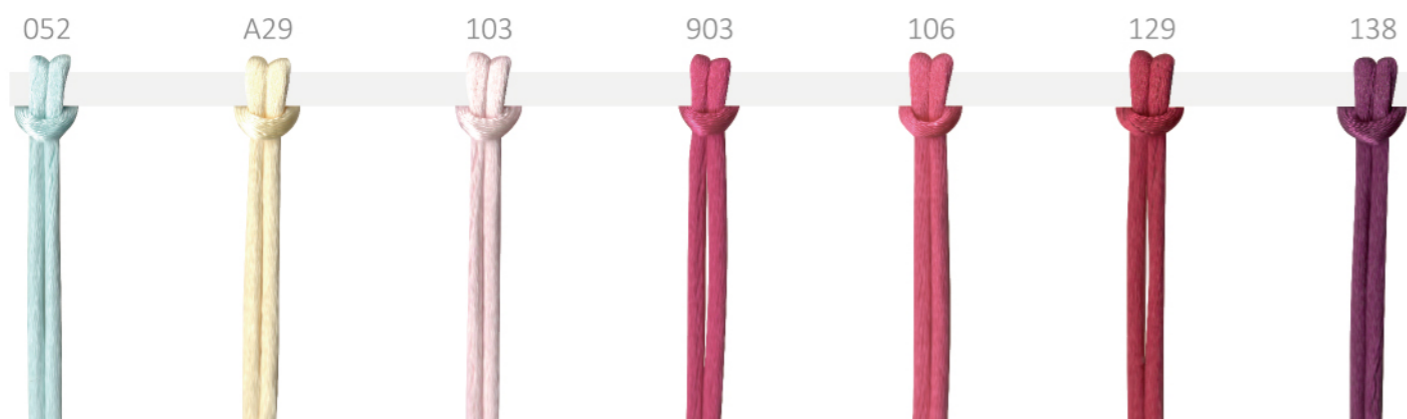

Rattail Cord

Item	Width
AC520	1/16" 1.6mm

39 Colors