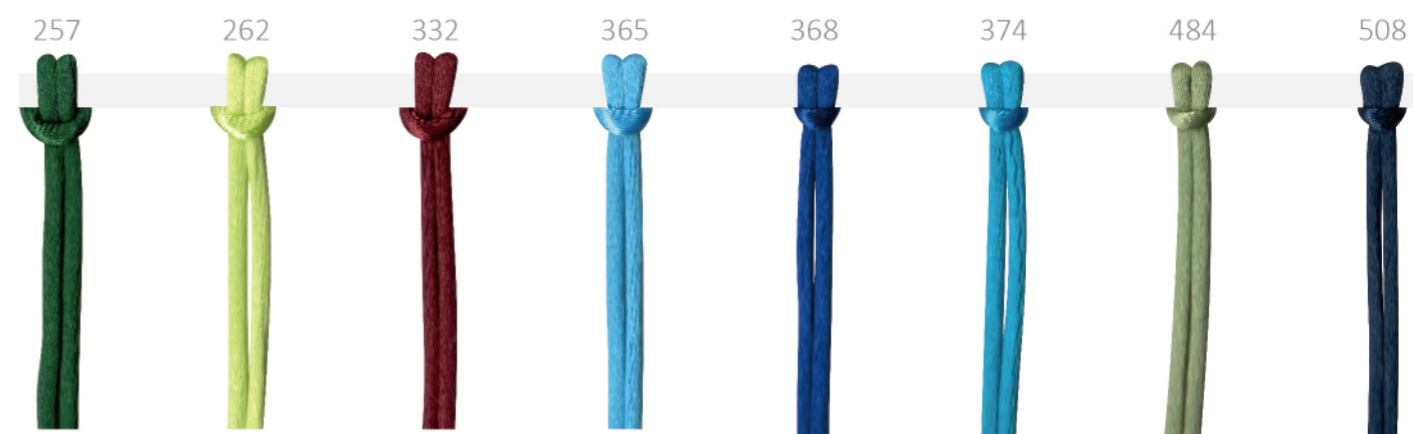

Rattail Cord

Item	Width
AC520	1/16" 1.6mm

39 Colors