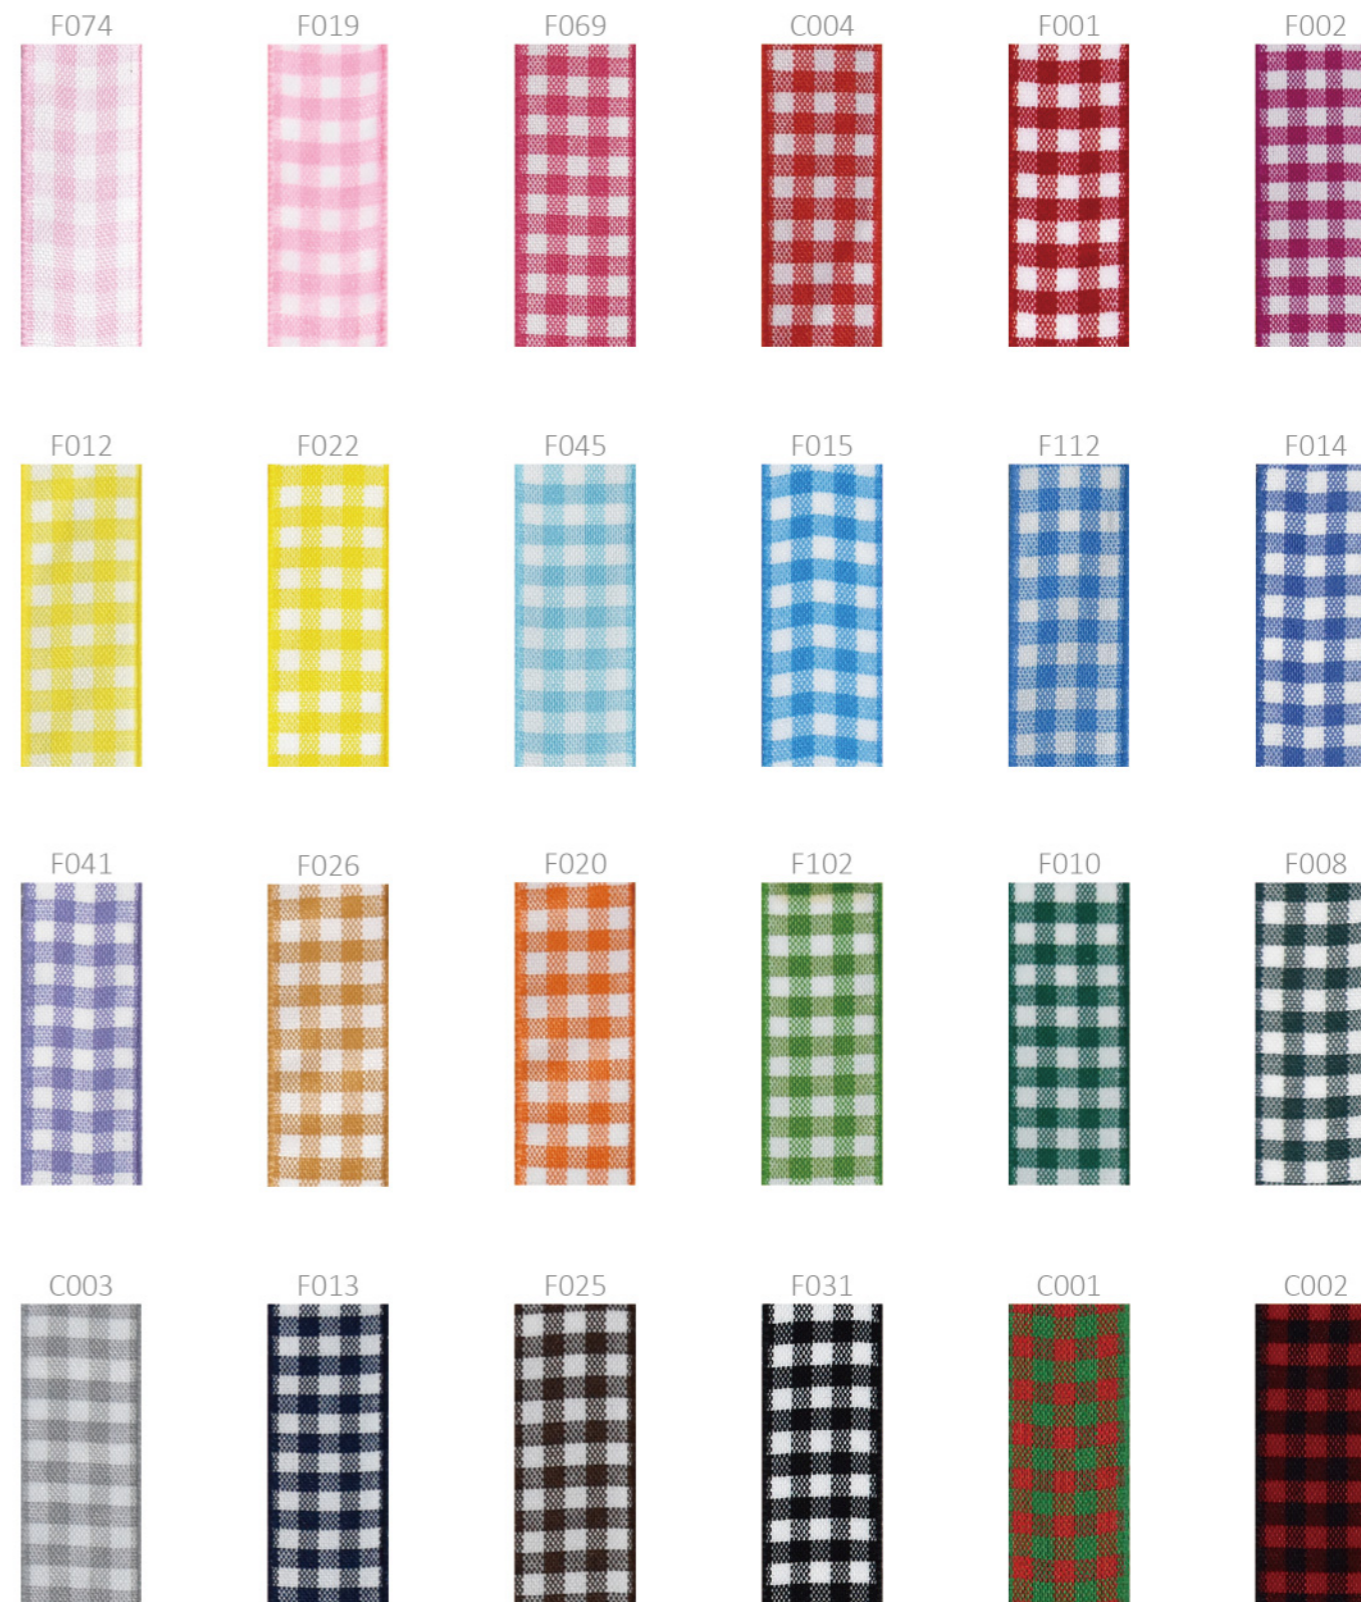

Item	Width			Material
HA508	1/4" 6mm	3/8" 9mm	5/8" 16mm	100% Polyester
	7/8" 22mm	1" 25mm	1.5" 38mm	

17 Colors