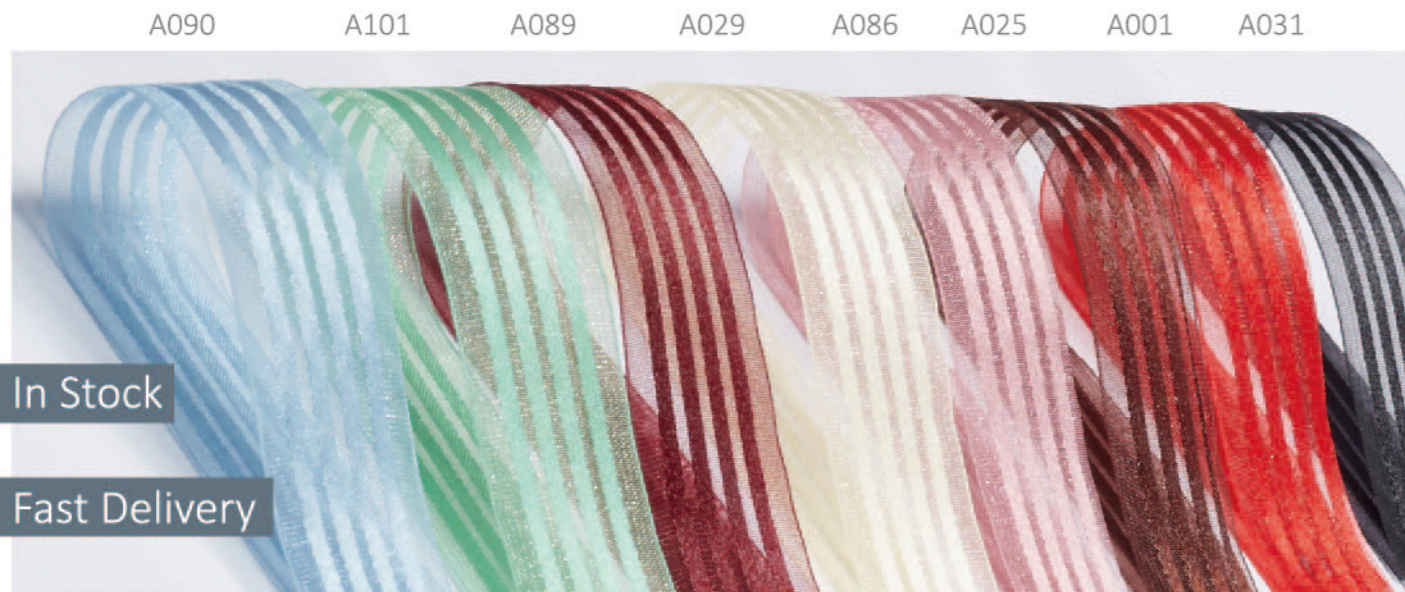

Organza Stripe Ribbon

In Stock

Fast Delivery

Item	Width			Material
AN268	3/8" 9mm	5/8" 16mm	7/8" 22mm	100% Nylon

Organza Plaid Ribbon

In Stock

Fast Delivery

Item	Width				Material
HA108	3/8" 9mm	5/8" 16mm	1" 25mm	1.5" 38mm	100% Nylon

Organza With Satin Stripe Ribbon

In Stock

Fast Delivery

Item	Width			Material
AN064	1/4" 6mm	5/8" 16mm	7/8" 22mm	100% Nylon

Nylon Satin With Stripe Ribbon

In Stock

Fast Delivery

Item	Width				Material
AN358	3/8" 9mm	5/8" 16mm	1" 25mm	1.5" 38mm	100% Nylon