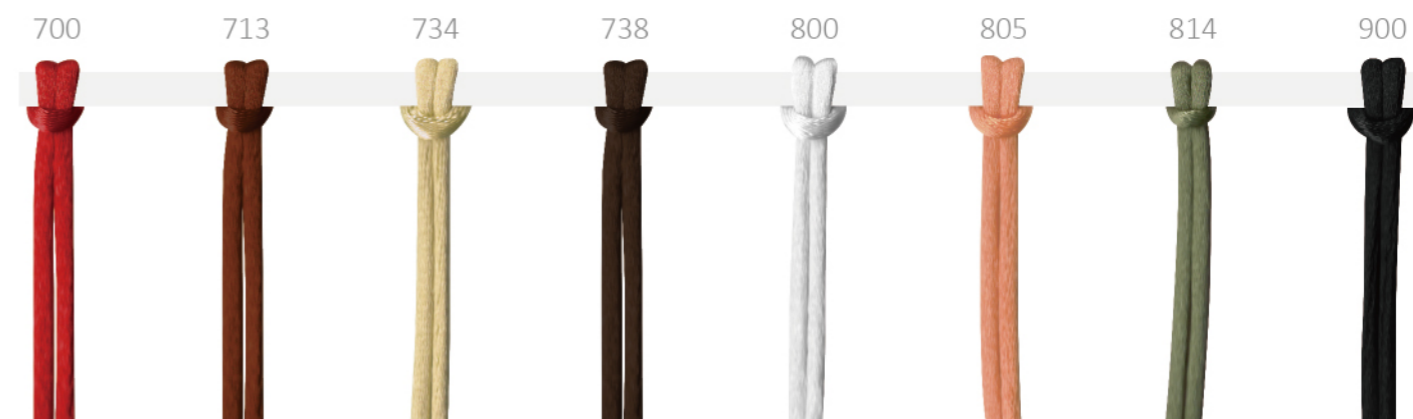

Rattail Cord

Item	Width
AC520	1/16" 1.6mm

39 Colors