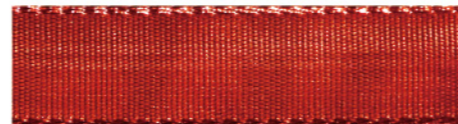

Shimmery Metallic Ribbon

Item	Width				Material
AK708	3/8" 9mm	5/8" 16mm	1" 25mm	1.5" 38mm	48% Metallic, 52% Nylon

3 Colors

MS02

MG22

M005

Metallic Ribbon

2 Colors